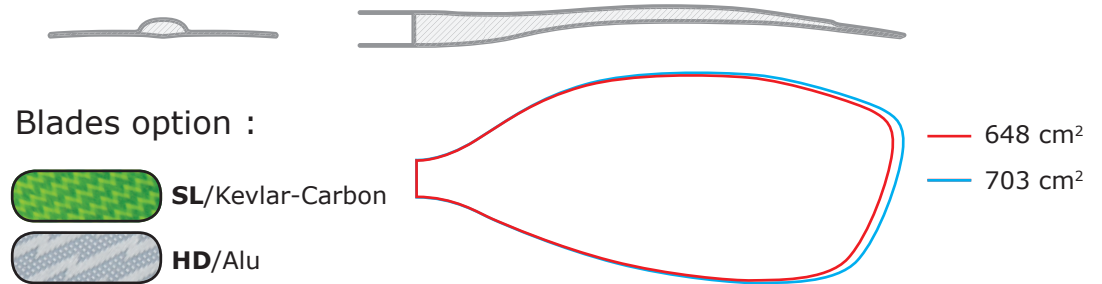

Blades option :

SL/Kevlar-Carbon

HD/Alu

Shaft option :

Straight one piece / Carbon

Straight adjustable / Carbon

Bent one piece / Carbon

Bent adjustable / Carbon

Techno available :

SUPER LIGHT
SERIES

HEAVY DUTY
SERIES

OVALIZED
PREPEG.TUBE

Blade Surface Area	648 cm²	648 cm²	703 cm²	703 cm²
Blade Length x Width	46 x 20 cm	46 x 20 cm	47 x 20,5 cm	47 x 20,5 cm
Shaft option	Straight	Bent	Straight	Bent
One piece paddle Length / cm	185 to 204	188 to 204	185 to 204	188 to 204
Adjustable paddle (2 pieces) Length / cm	185>195 188>198 190>200 191>201 192>202 194>204 195>205 197>207	190>194 192>196 194>198 196>200 198>202 200>204	185>195 188>198 190>200 191>201 192>202 194>204 195>205 197>207	190>194 192>196 194>198 196>200 198>202 200>204
Adjusting system	Quick-Lock	Quick-Lock	Quick-Lock	Quick-Lock