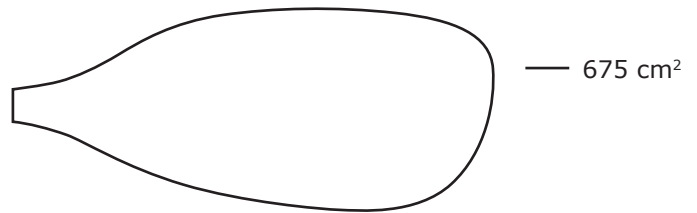

Considered as the small sister of the famous WILD carbon, the WILD Colored brings a touch of fun with its 3 brand new eyes-catching colors. The WILD Colored paddle is at the same time the most stylish and the safest option for the white water paddler aiming at finding its paddle in any kind of navigation condition during a session.

### Shaft option :

Blade Surface Area	675 cm <sup>2</sup>	675 cm <sup>2</sup>
Blade Length x Width	49 cm x 20,5 cm	49 cm x 20,5 cm
Shaft option	Straight	Bent
One piece paddle Length / cm	185 to 204	188 to 204
Adjustable paddle (2 pieces) Length / cm	188>198 190>200 191>201 192>202 194>204 195>205 197>207	190>194 192>196 194>198 196>200 198>202 200>204
Adjusting system	Quick-Lock	Quick-Lock